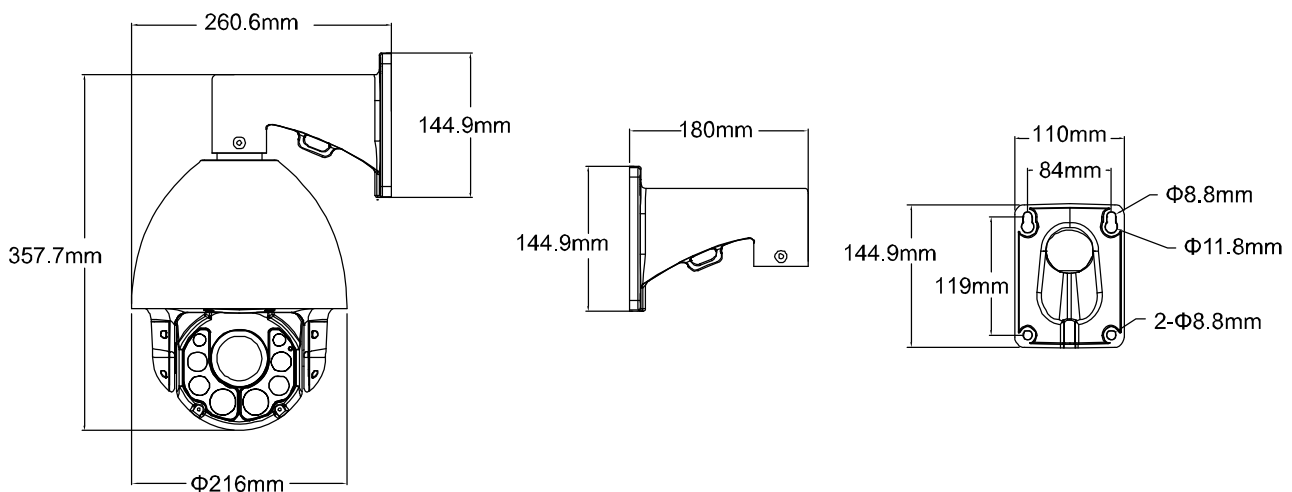

*The specifications are subject to change without notice.

● SPECIFICATIONS (CONTINUED)

■ Audio

Line in	YES (Mono)
Line out	YES (Mono)

■ PTZ Mechanism

Pan Range	360° continuous rotation
Max. Pan Speed	90°/s
Tilt Range	-6° ~ 90°
Max. Tilt Speed	70°/s
Zoom Ratio	30X Optical Zoom / 16X Digital Zoom
Max. Zoom Speed	Approx. 3s (Tele ~ Wide)
Preset Points	Up to 256 preset points
Sequence Group	<ol style="list-style-type: none"> Up to four groups can be set One group can include up to 16 preset points

*The specifications are subject to change without notice.

● DIMENSIONS*

*Dimensional Tolerance: $\pm 5\text{mm}$