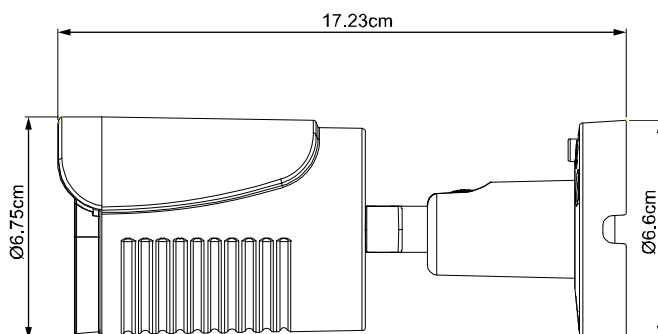

DIMENSIONS

Dimensional tolerance: ± 5mm

● SPECIFICATIONS

■ Network

LAN Port	YES
LAN Speed	10/100 Based-T Ethernet
Supported Protocols	DDNS, PPPoE, DHCP, NTP, SNTP, TCP/IP, ICMP, SMTP, FTP, HTTP, RTP, RTSP, RTCP, IPv4/IPv6, Bonjour, UPnP, DNS, UDP, IGMP, QoS, SNMP
ONVIF Compatible	YES (Profile S)
Number of Online Users	10
Security	(1) Multiple user access levels with password (2) IP address filtering (3) Digest authentication
Remote Access	(1) Internet Explorer on Windows operating system (2) CMS Lite, 32CH CMS software for Windows operating system (3) EagleEyes on iOS & Android mobile devices

■ Video

Network Compression	H.265 / H.264 / MJPEG
Video Resolution	1920 x 1080 / 1280 x 720 / 720 x 480 / 352 x 240
Frame Rate	30fps
Multiple Video Streaming	4 (H.265 / H.264 / MJPEG)

■ General

Image Sensor	1/2.9" SONY CMOS image sensor	
Min Illumination	0.1 Lux / F1.8, 0 Lux (IR LED ON)	
Shutter Speed	1/2 to 1/10,000 sec	
S/N Ratio	More than 48dB (AGC off)	
Lens	f3.6mm / F1.8	f2.8mm / F2.0
Viewing Angle	89° (Horizontal) / 46° (Vertical) / 108° (Diagonal)	100° (Horizontal) / 52° (Vertical) / 121° (Diagonal)
IR LED	2 Units	
IR Effective Distance**	Up to 25 meters	
IR Shift	YES	
Smart Light Control	YES	
White Balance	ATW	
AGC	Auto	
IRIS Mode	AES	
Sharpness	YES	
DWDR	YES	
POE	YES (IEEE 802.3af)	
Privacy Mask	YES	
Vertical View Mode	YES	
Weather-proof	IP66	
Operating Temperature	-40℃ ~ 50℃	
Operating Humidity	90 or less relative humidity	
Power Source (±10%)	12V / 500mA	
Current Consumption (±10%)	120mA (IR LED OFF) / 280mA (IR LED ON)	
Power Consumption (±10%)	PoE & PoN: 4.2W; DC adapter: 3.5W	
Net Weight (kg)	0.36	