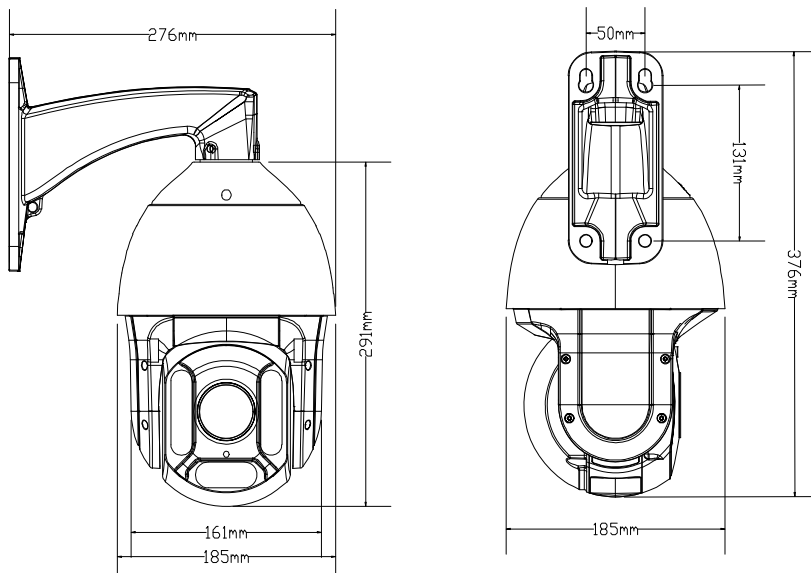

Line in / out

MicroSD Card Recording

## 5MP H.265 33X Speed Dome Camera

### DIMENSIONS

Dimensional tolerance: ± 5mm